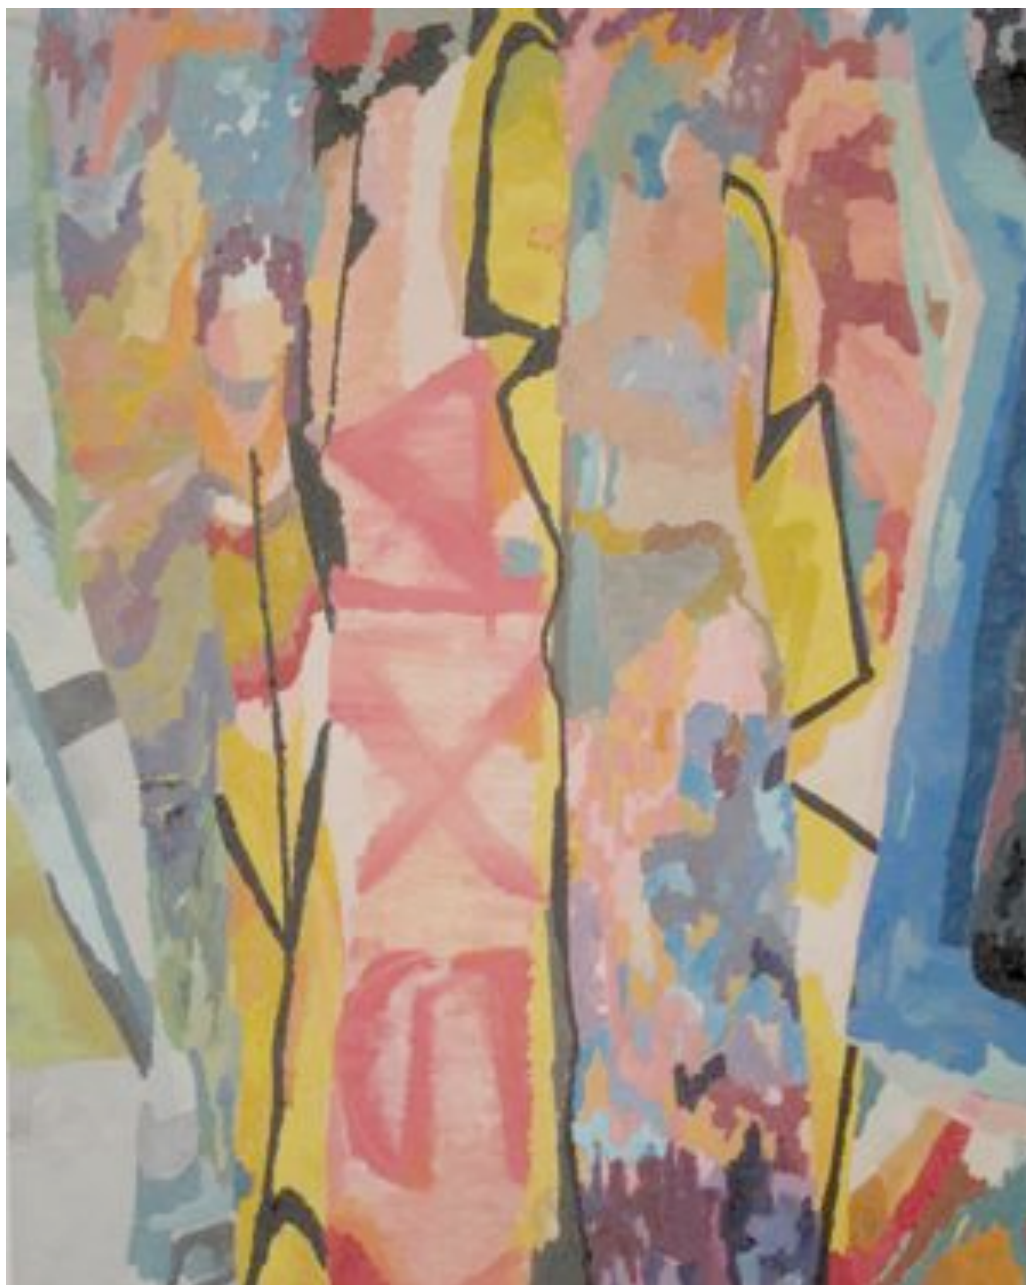

TRIPLE ✻ BASE

Rachel Kaye

Abstract Painting (V Mag), 2011

24" x 28"

$3000